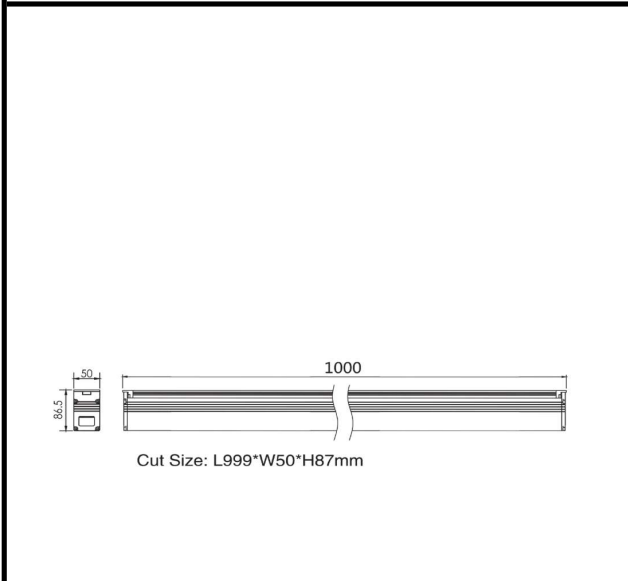

Sovitron Interior Pvt.Ltd.

Model Name	UNITY-2308 /DL-OSL-2308A-24
Description	linear Inground light

Technical description	Image
-----------------------	-------

Dimension	L=1000mm Cutout W=50mm H=87mm
Frame	Aluminum
Color Tempertaure	3000K
Power	28W
Total Luminous Flux	1,820 lm
Efficacy	65 lm/W
IP rating	67
Color Rendering	≥80
Mounting	Buried
Beam angle	12.5, 20, 30, 45, 60, 15X30, 10X60 Degree (Tilted 10 degrees: 15,30,45,20x35)
Optics	Tempered glass
Dimming	NON-Dimmable
Operating Voltage	220-240 VAC
Standard Lifetime	L70 minimum at 50,000 burning hours

Dimension diagram

Remarks:-